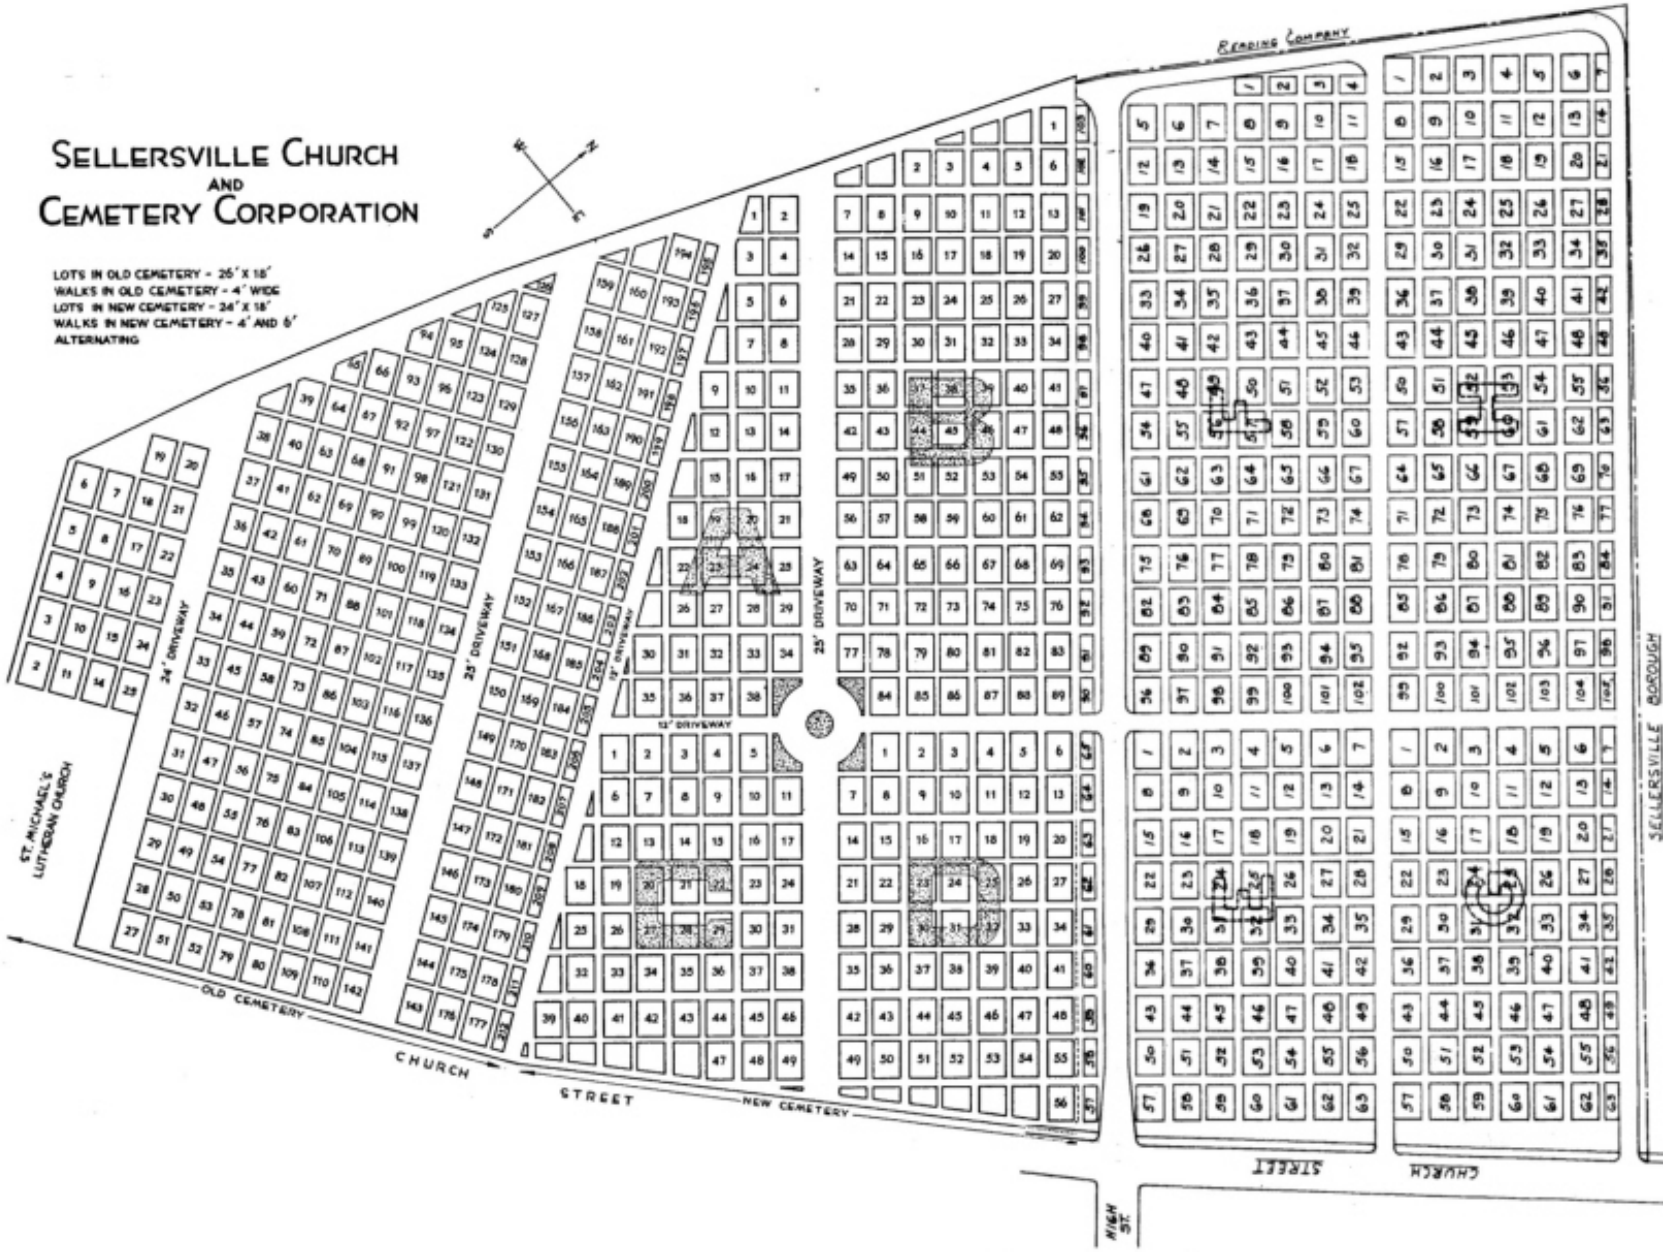

SELLERSVILLE CHURCH AND CEMETERY CORPORATION

LOTS IN OLD CEMETERY - 25' X 15'
 WALKS IN OLD CEMETERY - 4' WIDE
 LOTS IN NEW CEMETERY - 24' X 15'
 WALKS IN NEW CEMETERY - 4' AND 5'
 ALTERNATING

REARING COMPANY

ST. MICHAEL'S
LUTHERAN CHURCH

OLD CEMETERY

CHURCH
STREET

NEW CEMETERY

HIGH
ST.

STREET

CHURCH
STREET

SELLERSVILLE BOROUGH