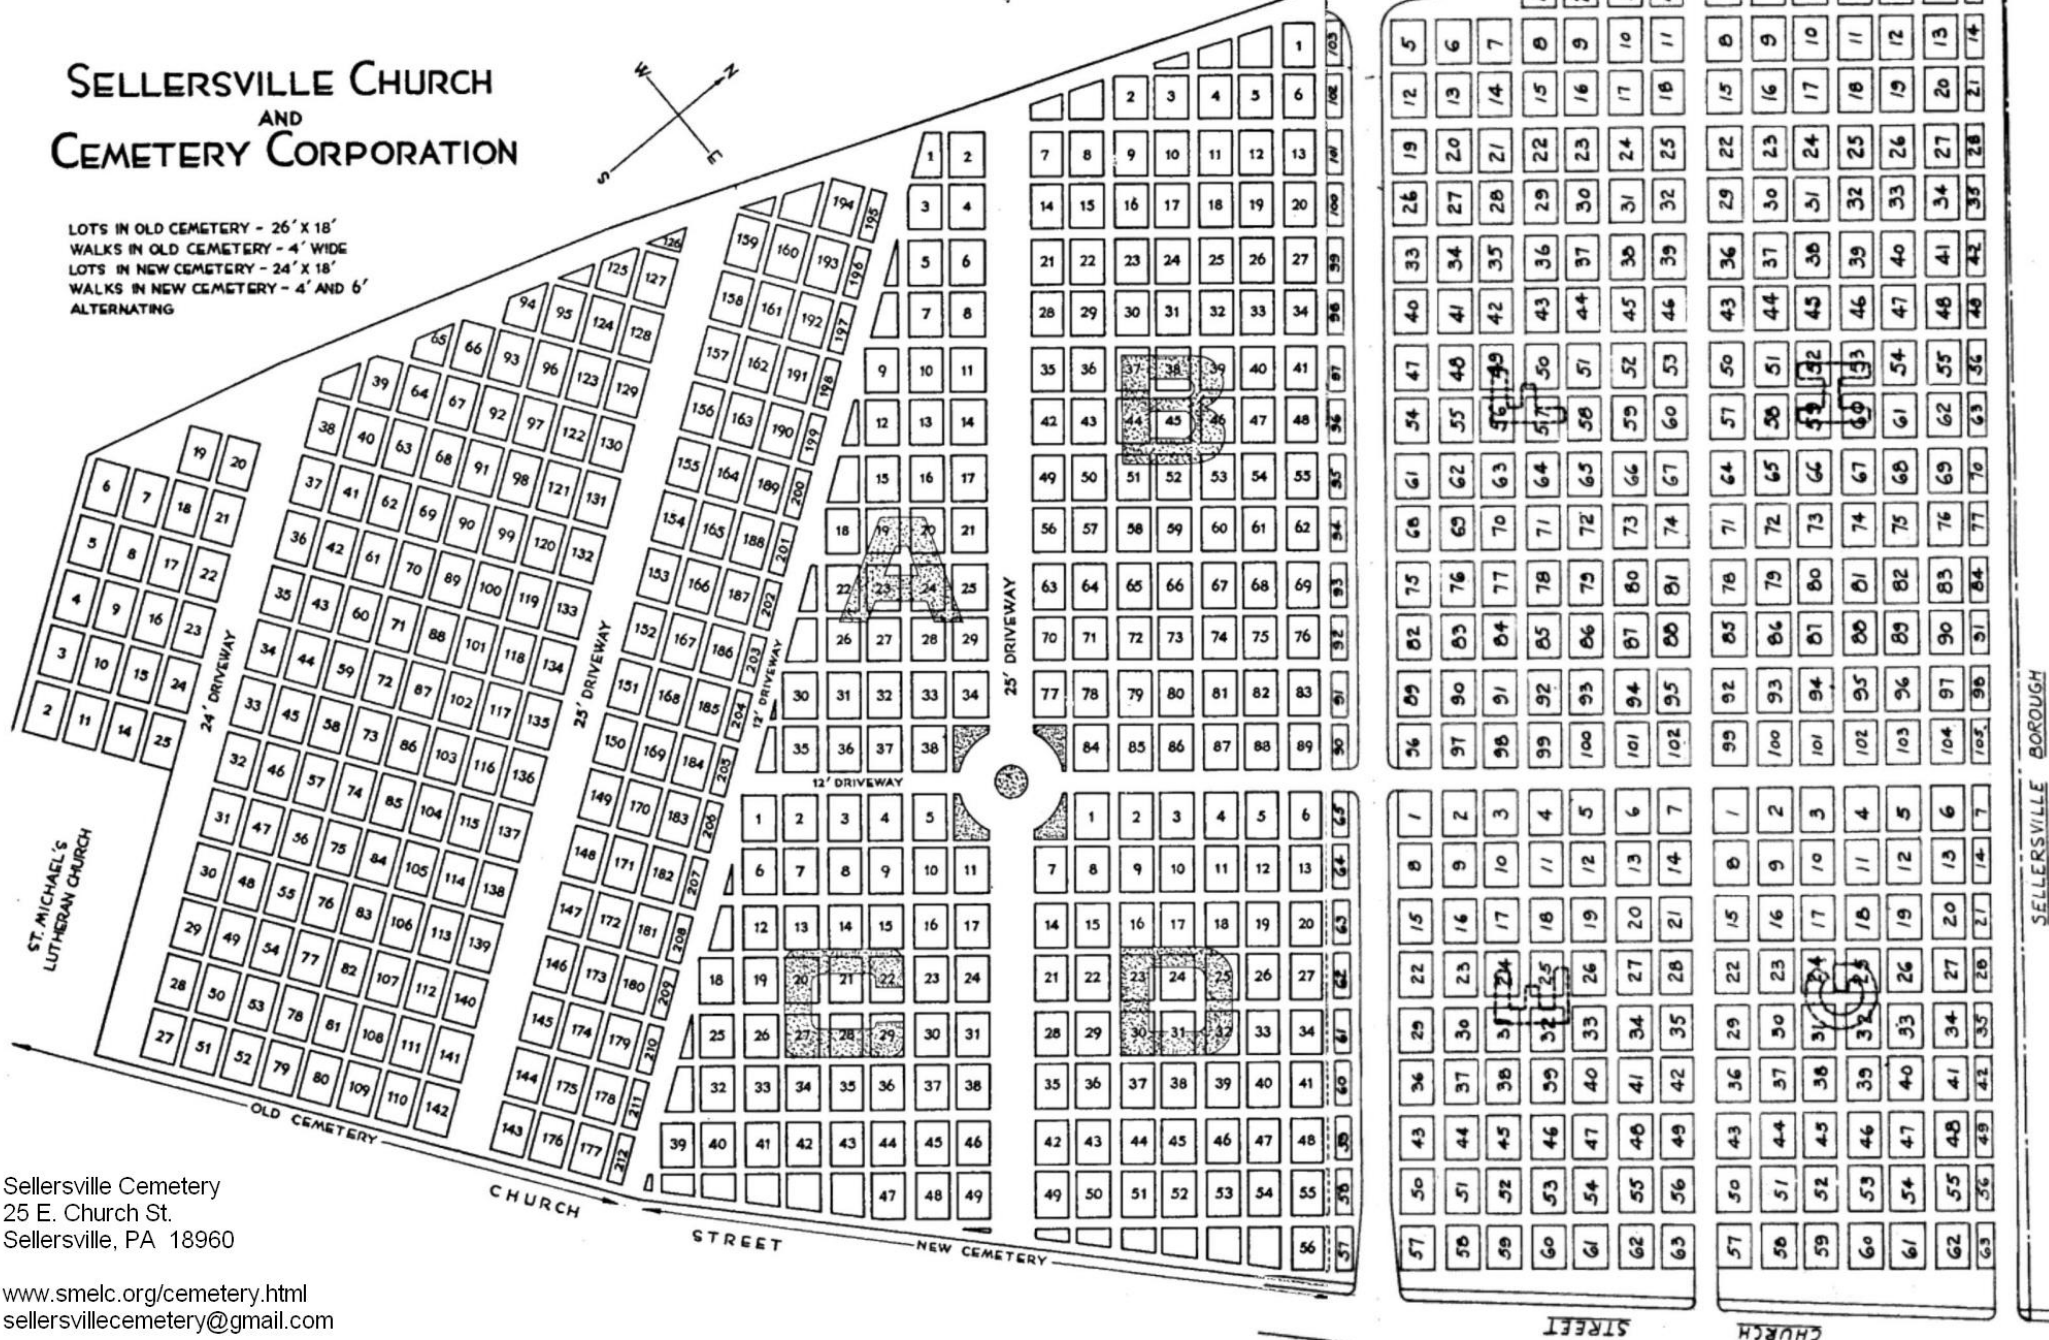

SELLERSVILLE CHURCH AND CEMETERY CORPORATION

LOTS IN OLD CEMETERY - 26' X 18'
WALKS IN OLD CEMETERY - 4' WIDE
LOTS IN NEW CEMETERY - 24' X 18'
WALKS IN NEW CEMETERY - 4' AND 6'
ALTERNATING

READING COMPANY